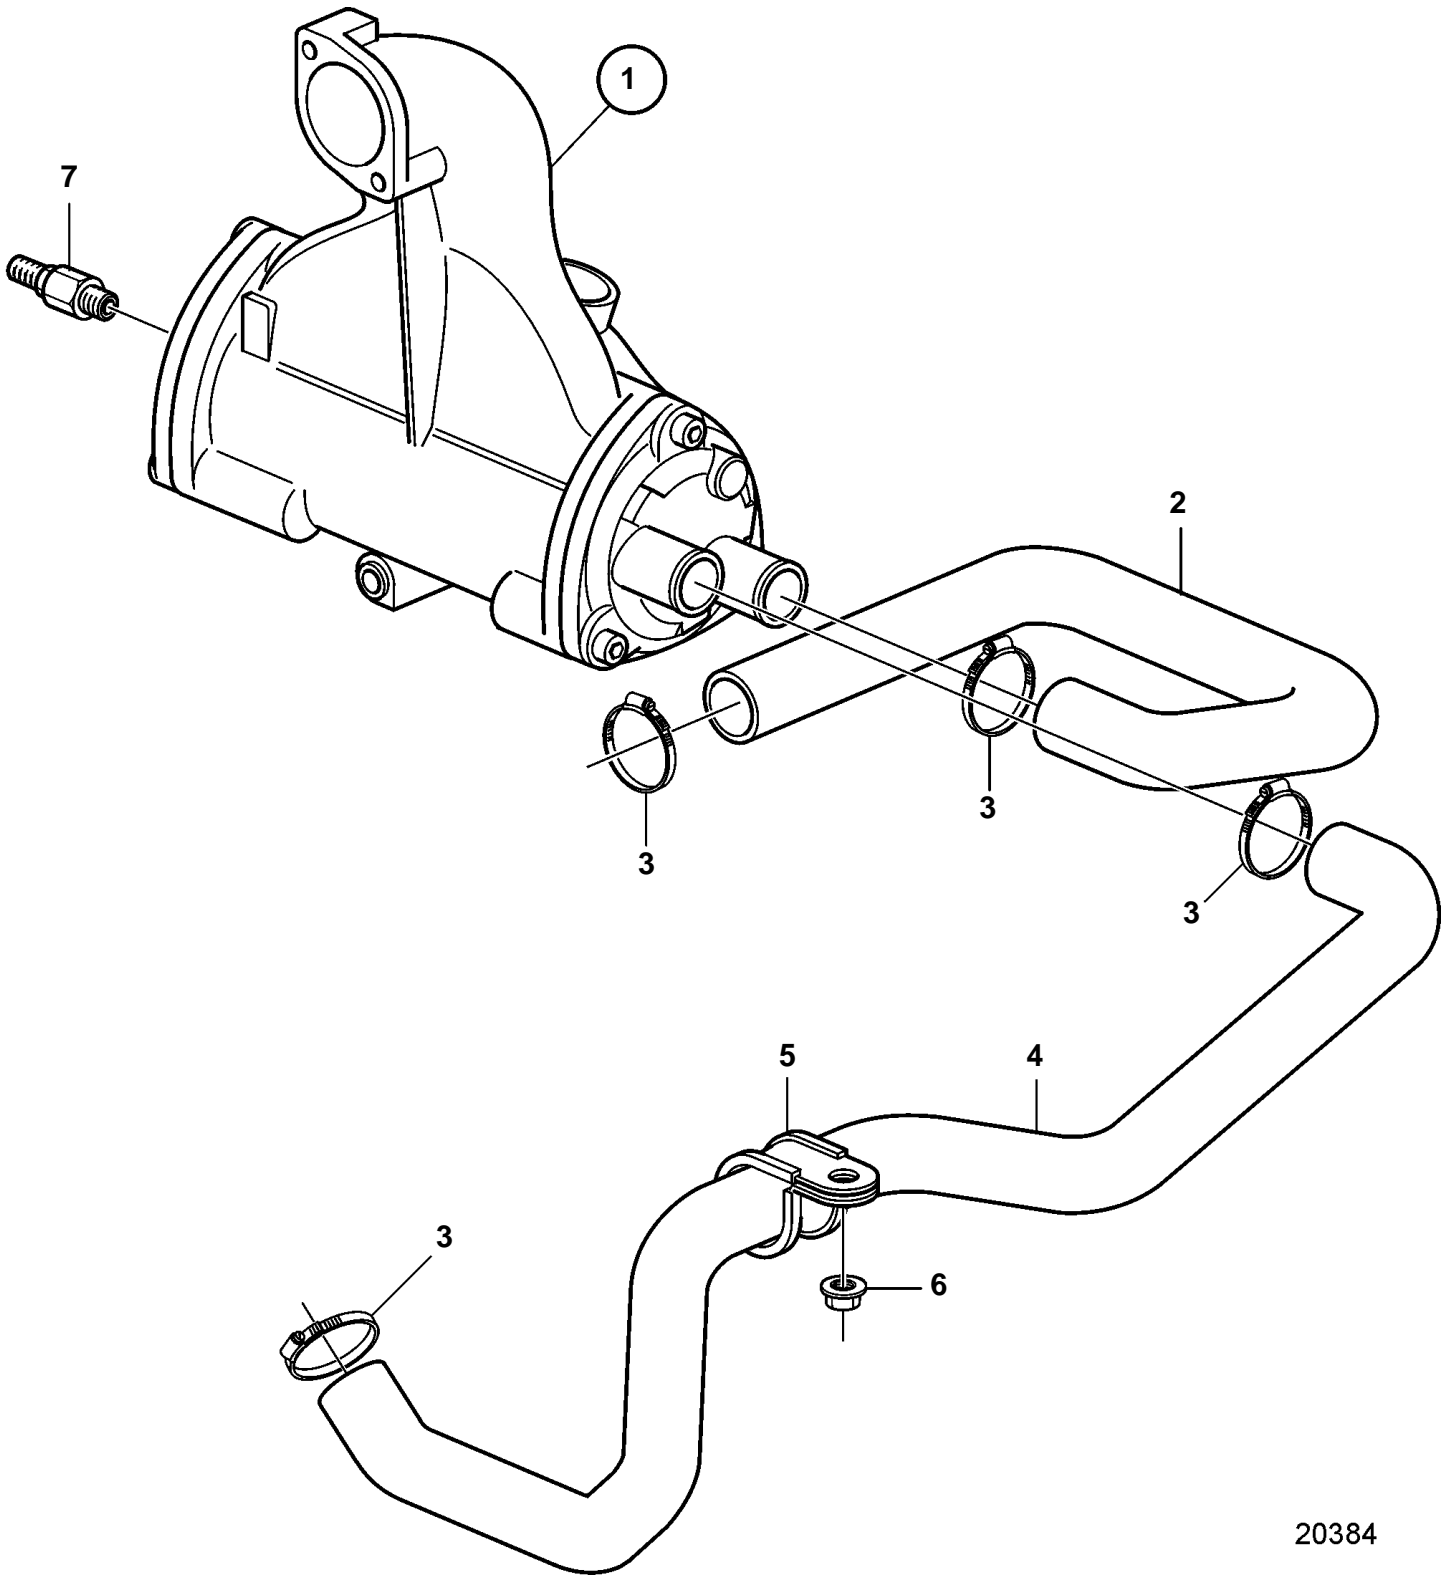

D2-75A

20384

D2-75A

REF	PART NO.	QTY	DESCRIPTION	SEE SEC.
1			Intercooler	
				7144
2	3584096	1	Hose	
3	853548	4	Hose clamp	
4	3584095	1	Hose	
5	949850	1	Clamp	
6	948645	1	Lock nut	
7	949918	1	Drain cock	